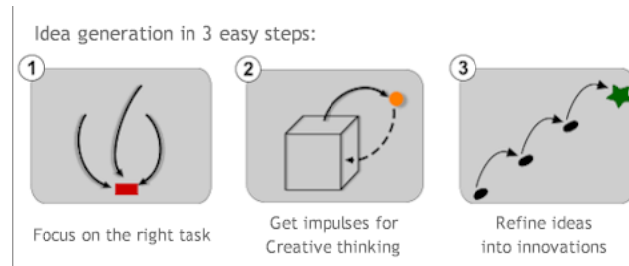

Visual Mind™ Add-In theRealizer

theRealizer for Visual Mind™ is a unique brainstorming software that will inspire and guide you to generate, compare and refine new ideas through a step by step creative process

Formulate an inspiring and challenging work task.

For any successful ideation process we need to ensure we solve the correct problem. It will have to be articulated as a crisp, focused and inspiring question. Regardless of how creative and new the ideas we come up with, if they do not solve the intended problem it is of no value in the present. The way we articulate the work task controls the kind of ideas we will generate. The actual wording of the work task will focus our search for ideas in a specific direction and decide how far “out-of-the-box” we will be able to reach for new ideas. theRealizer software and the **Visual Mind™** suite of tools assist you to come up with many alternative wordings for you to select from.

Use the Creative tools to get NEW ideas.

It requires energy to make new connections in our brains. This is what theRealizer and the **Visual Mind™** suite of tools help you with. Let the tools provoke and energise your thinking to find pattern breaking ideas. Using a couple of the tools to keep energy levels high and the self inspiration flow to continue idea generation. By choice of the most appropriate tool related to our specific work task and situation will guide us through the process.

theRealizer is software for Idea Generation

- **Lateral Thinking**

Tools and methods are based on the principals for lateral thinking.

- **Step-by-Step Guide**

theRealizer guides you through easy to follow steps to make a success of the creative process. The ability to jump between different steps: Working on the Challenge, Generating ideas, Refining and selcting ideas or search for complementary ideas in the idea bank.