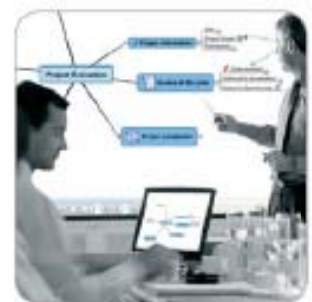

Visual Mind™ Add-In theRealizer

theRealizer for Visual Mind™ is a unique brainstorming software that will inspire and guide you to generate, compare and refine new ideas through a step by step creative process

Formulate an inspiring and challenging work task.

For any successful ideation process we need to ensure we solve the correct problem. It will have to be articulated as a crisp, focused and inspiring question. Regardless of how creative and new the ideas we come up with, if they do not solve the intended problem it is of no value in the present. The way we articulate the work task controls the kind of ideas we will generate. The actual wording of the work task will focus our search for ideas in a specific direction and decide how far “out-of-the-box” we will be able to reach for new ideas. theRealizer software and the **Visual Mind™** suite of tools assist you to come up with many alternative wordings for you to select from.

- **Visual Mind™ and Visual Mind™ Server**

Use Visual Mind™ integrated suite of tools and Add-ins that facilitates clustering, filtering and enhancing of top priority ideas and set project and management task information.